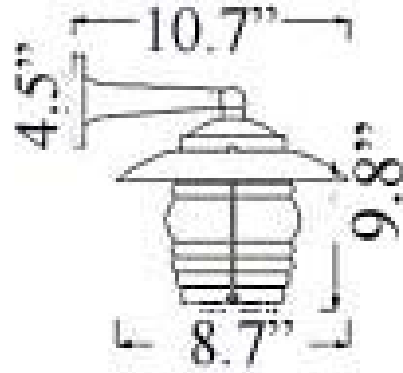

H-5UL: SMALL PATIO WALL MOUNT

LISTED *Suitable for Wet Locations*

Interior / Exterior Residential & Commercial Use

Maximum Wattage: 75 watts standard Incandescent bulb

Accepts Compact Fluorescent Bulbs (CFLs) – recommended for increased energy efficiency; LED retro-fits coming soon