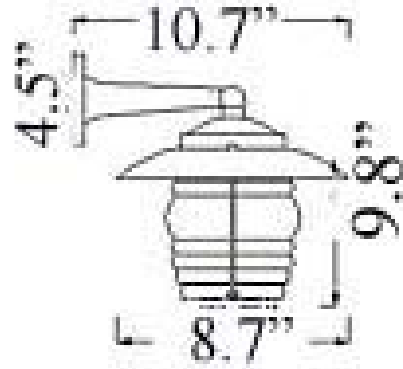

H-5: SMALL PATIO WALL MOUNT

LISTED *Suitable for Wet Locations*

Interior / Exterior Residential & Commercial Use

Maximum Wattage: 75 watts standard Incandescent bulb

Accepts Compact Fluorescent Bulbs (CFLs) – recommended for increased energy efficiency; LED retro-fits coming soon