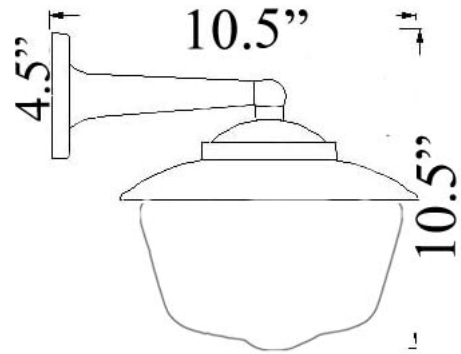

H-7UL: ART DECO WALL MOUNT

LISTED

Interior / Exterior Residential & Commercial Use

Maximum Wattage: 75 watts standard Incandescent bulb

Accepts Compact Fluorescent Bulbs (CFLs) – recommended for increased energy efficiency; LED retro-fits coming soon