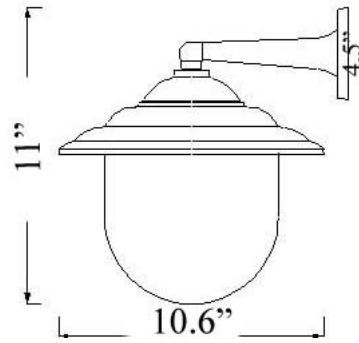

H-9UL: LARGE GLOBE WALL MOUNT

LISTED Suitable for Wet Locations

Interior / Exterior Residential & Commercial Use

Maximum Wattage: 75 watts standard Incandescent bulb

Accepts Compact Fluorescent Bulbs (CFLs) – recommended for increased energy efficiency; LED retro-fits coming soon