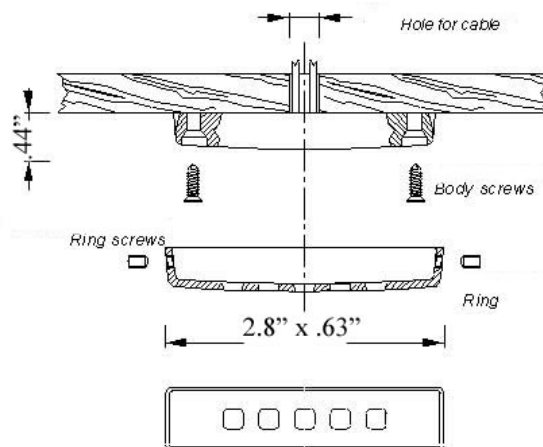

## L-1B: BLUE LED AMBIENT LIGHT

LED Light

Chrome Plated (over brass) casing

Light projects straight out