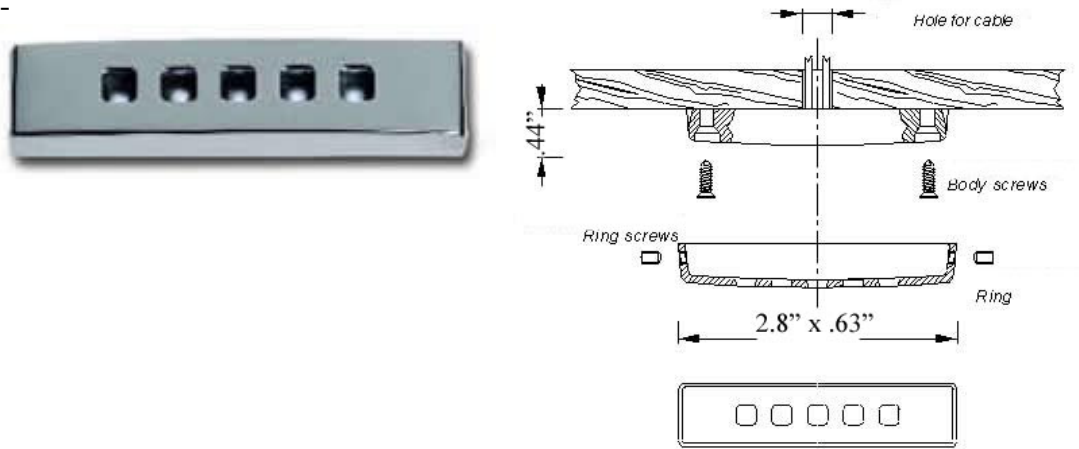

L-1W: WHITE LED AMBIENT LIGHT

LED Light

Chrome Plated (over brass) casing

Light projects straight out

Available Finishes

Standard Finishes:

Blue Light - \$75

White Light - \$75