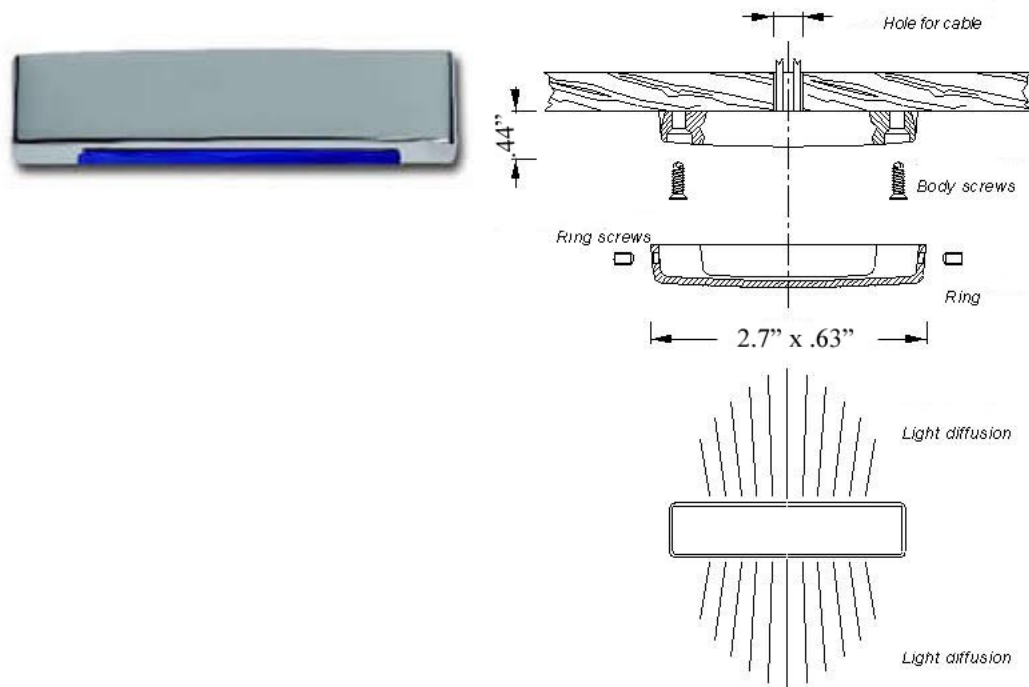

L-2B: BLUE LED AMBIENT LIGHT

LED Light

Chrome Plated (over brass) casing

Light projects Upwards and Downwards

Available Finishes

Standard Finishes:

Blue Light - \$75

White Light - \$75