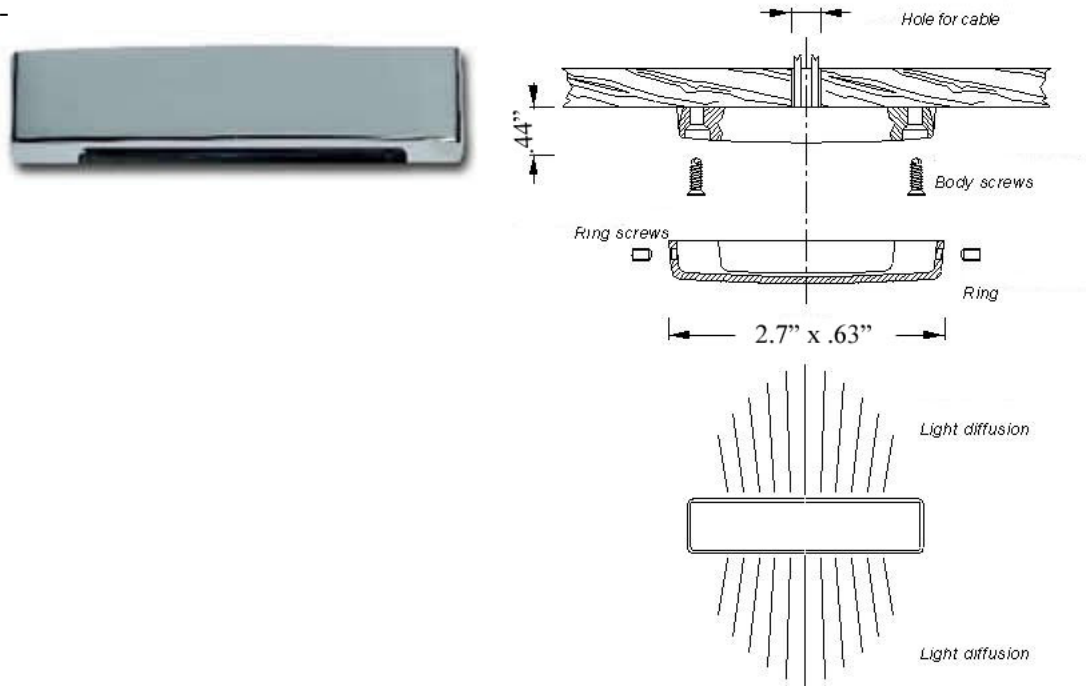

L-2W: WHITE LED AMBIENT LIGHT

LED Light

Chrome Plated (over brass) casing

Light projects Upwards and Downwards

Available Finishes

Standard Finishes:

Blue Light - \$75

White Light - \$75