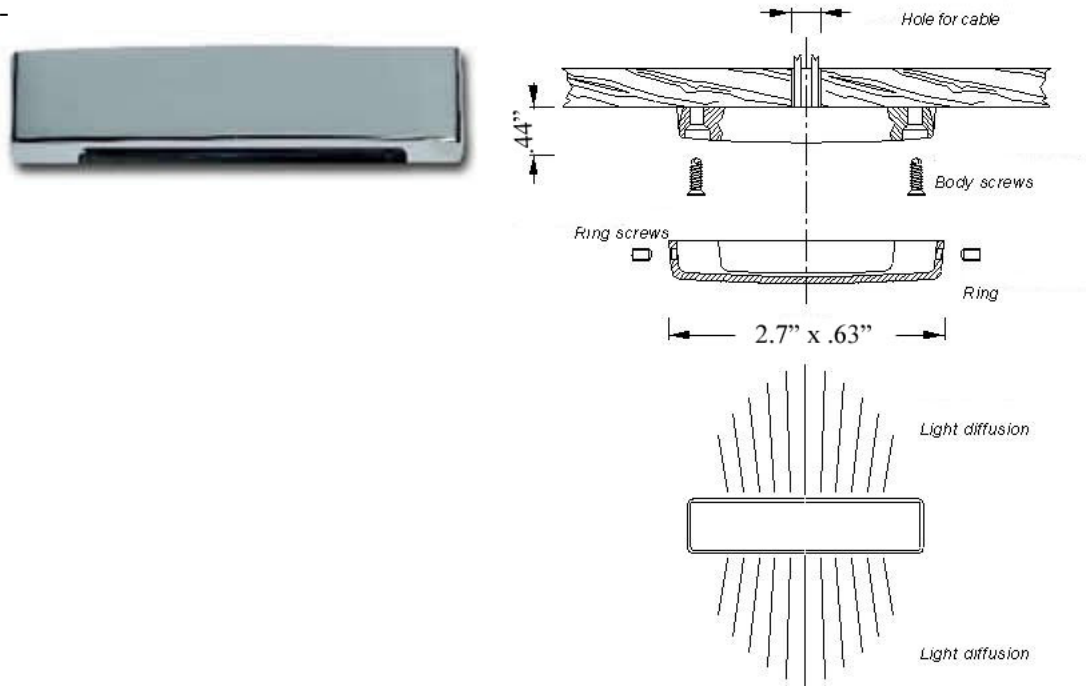

## L-2W: WHITE LED AMBIENT LIGHT

LED Light

Chrome Plated (over brass) casing

Light projects Upwards and Downwards