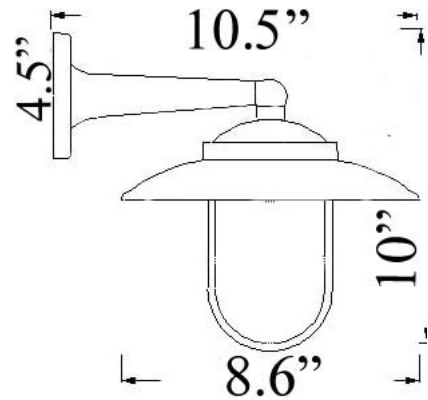

NC-2: SMALL HOODED WALL MOUNT

LISTED *Suitable for Wet Locations*

Interior / Exterior Residential & Commercial Use

Maximum Wattage: 75 watts standard Incandescent bulb

Accepts Compact Fluorescent Bulbs (CFLs) – recommended for increased energy efficiency; LED retro-fits coming soon