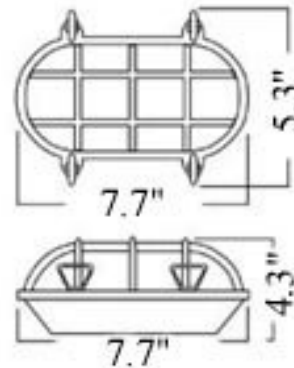

O-1: SMALL OVAL CAGE LIGHT

Maximum Wattage: 60 watts standard Incandescent bulb
UL Approved Socket

Brass lights come with Clear Glass ; Chrome and Custom Finishes come with Frosted Glass (Please specify if you would prefer different glass)
Does not cover a standard electrical box, we sell 4.5" back plates that will cover a box (all custom finishes include back plate)
Can be used vertically or horizontally