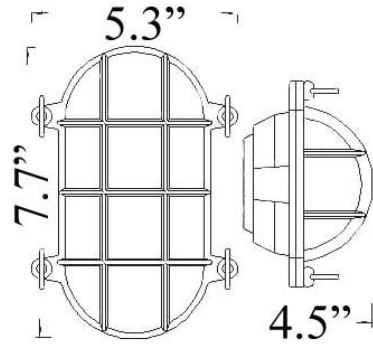

O-1: SMALL OVAL CAGE LIGHT

LISTED

Interior / Exterior Residential & Commercial Use

Maximum Wattage: Wall: 60 watts max ; Ceiling 40watts max

Accepts Compact Fluorescent Bulbs (CFLs) – recommended for increased energy efficiency; LED retro-fits coming soon