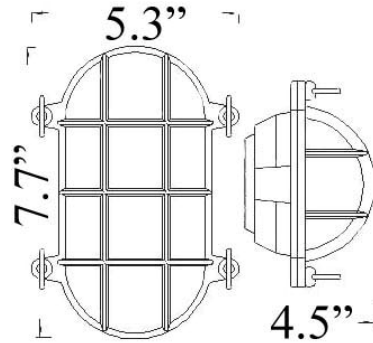

# O-1UL: SMALL OVAL CAGE LIGHT

**LISTED**

Interior / Exterior Residential & Commercial Use

Maximum Wattage: Wall: 60 watts max ; Ceiling 40watts max

Accepts Compact Fluorescent Bulbs (CFLs) – recommended for increased energy efficiency; LED retro-fits coming soon