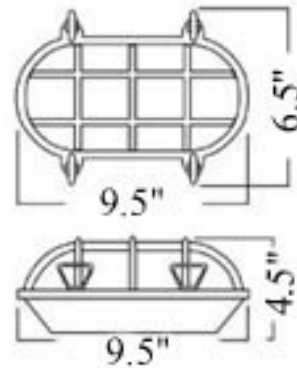

O-2: MEDIUM OVAL CAGE LIGHT

Maximum Wattage: 60 watts standard Incandescent bulb
UL Approved Socket

Brass lights come with Clear Glass ; Chrome and Custom Finishes come with Frosted Glass (Please specify if you would prefer different glass)
Does not cover a standard electrical box, we sell 4.5" back plates that will cover a box (all custom finishes include back plate)
Can be used vertically or horizontally