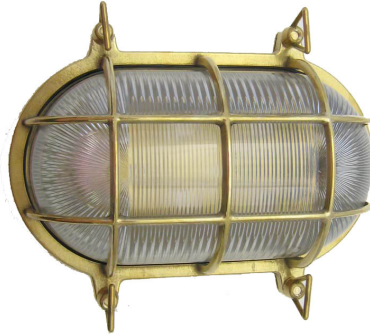

O-2: MEDIUM OVAL CAGE LIGHT

LISTED

Interior / Exterior Residential & Commercial Use

Maximum Wattage: Wall: 60 watts max ; Ceiling 60watts max

Accepts Compact Fluorescent Bulbs (CFLs) – recommended for increased energy efficiency; LED retro-fits coming soon

Glass: Brass lights come with Clear Ribbed Glass ; Chrome and Custom Finishes come with Frosted Ribbed Glass (Please specify if you would prefer different glass)

Mounting: Can be used vertically or horizontally