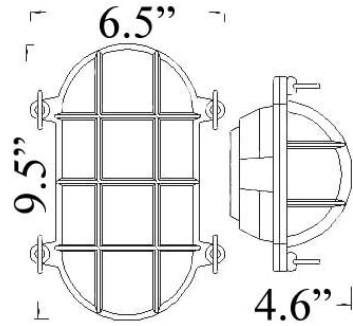

O-2: MEDIUM OVAL CAGE LIGHT

LISTED

Interior / Exterior Residential & Commercial Use

Maximum Wattage: Wall: 60 watts max ; Ceiling 60watts max

Accepts Compact Fluorescent Bulbs (CFLs) – recommended for increased energy efficiency; LED retro-fits coming soon