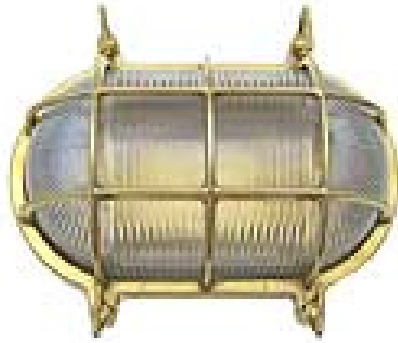

# O-3UL: LARGE OVAL CAGE LIGHT

**LISTED** *Suitable for Wet Locations*

Interior / Exterior Residential & Commercial Use

Maximum Wattage: Wall: 100 watts max ; Ceiling 60watts max

Accepts Compact Fluorescent Bulbs (CFLs) – recommended for increased energy efficiency; LED retro-fits coming soon

Glass: Brass lights come with Clear Ribbed Glass ; Chrome and Custom Finishes come with Frosted Ribbed Glass (Please specify if you would prefer different glass)

Mounting: Can be used vertically or horizontally