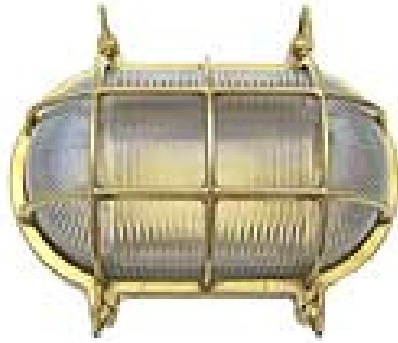

O-3: LARGE OVAL CAGE LIGHT

LISTED Suitable for Wet Locations

Interior / Exterior Residential & Commercial Use

Maximum Wattage: Wall: 100 watts max ; Ceiling 60watts max

Accepts Compact Fluorescent Bulbs (CFLs) – recommended for increased energy efficiency; LED retro-fits coming soon

Glass: Brass lights come with Clear Ribbed Glass ; Chrome and Custom Finishes come with Frosted Ribbed Glass (Please specify if you would prefer different glass)

Mounting: Can be used vertically or horizontally