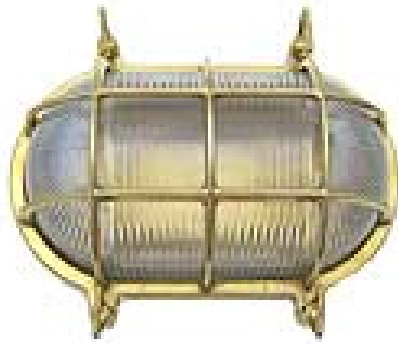

O-3UL: LARGE OVAL CAGE LIGHT

LISTED *Suitable for Wet Locations*

Interior / Exterior Residential & Commercial Use

Maximum Wattage: Wall Mount: 100 watts standard Incandescent bulb;
Ceiling Mount 60w - We recommend using the Sylvania Dulux El Mini Twist
Bulb to minimize heat and
increase efficiency

Brass lights come with Clear Glass ; Chrome and Custom Finishes come
with Frosted Glass (Please specify if you would prefer different glass))

Can be used vertically or horizontally

Available Finishes

Standard Finishes: