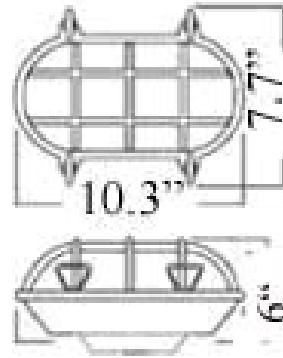

O-3UL: LARGE OVAL CAGE LIGHT

LISTED *Suitable for Wet Locations*

Interior / Exterior Residential & Commercial Use

Maximum Wattage: Wall Mount: 100 watts standard Incandescent bulb;
Ceiling Mount 60w - We recommend using the Sylvania Dulux El Mini Twist
Bulb to minimize heat and
increase efficiency