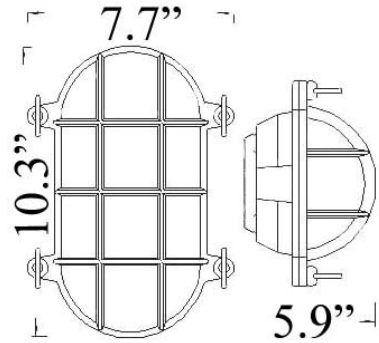

O-3: LARGE OVAL CAGE LIGHT

LISTED Suitable for Wet Locations

Interior / Exterior Residential & Commercial Use

Maximum Wattage: Wall: 100 watts max ; Ceiling 60watts max

Accepts Compact Fluorescent Bulbs (CFLs) – recommended for increased energy efficiency; LED retro-fits coming soon