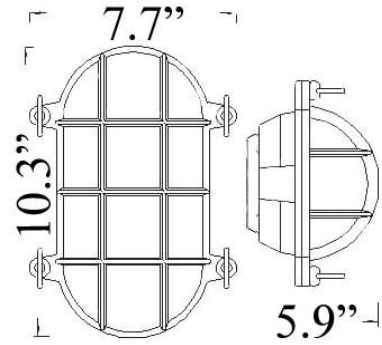

# O-3UL: LARGE OVAL CAGE LIGHT

**LISTED** *Suitable for Wet Locations*

Interior / Exterior Residential & Commercial Use

Maximum Wattage: Wall: 100 watts max ; Ceiling 60watts max

Accepts Compact Fluorescent Bulbs (CFLs) – recommended for increased energy efficiency; LED retro-fits coming soon