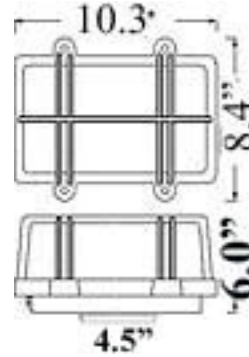

O-4: RECTANGULAR CAGE LIGHT

LISTED

Interior / Exterior Residential & Commercial Use

Maximum Wattage: Wall: 75 watts max ; Ceiling 60 max

Accepts Compact Fluorescent Bulbs (CFLs) – recommended for increased energy efficiency; LED retro-fits coming soon