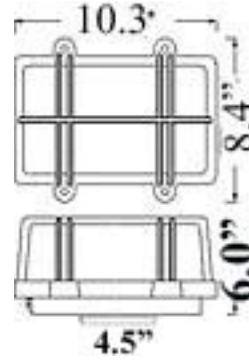

# O-4UL: RECTANGULAR CAGE LIGHT

**LISTED**

Wall Mount Maximum Wattage: 75 watts standard Incandescent bulb  
Ceiling Mount Maximum Wattage: 60 watts standard Incandescent bulb

We recommend using the Sylvania Dulux El Mini Twist Bulb to minimize heat & increase efficiency