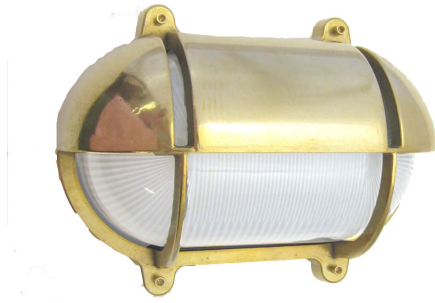

## O-5: SMALL OVAL CAGE LIGHT W/ HOOD

**LISTED**

Interior / Exterior Residential & Commercial Use

Maximum Wattage: Wall: 60 watts max ; Ceiling 40watts max

Accepts Compact Fluorescent Bulbs (CFLs) – recommended for increased energy efficiency; LED retro-fits coming soon

Glass: Brass lights come with Clear Ribbed Glass (pictured w/ frosted) ; Chrome and Custom Finishes come with Frosted Ribbed Glass (Please specify if you would prefer different glass)

Mounting: Can be used vertically or horizontally