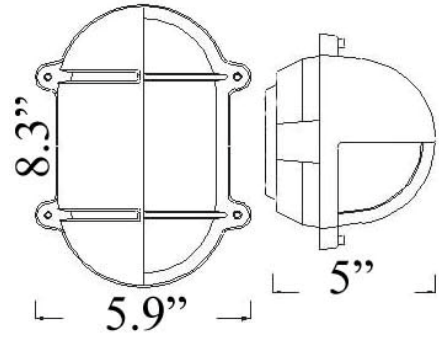

## O-5: SMALL OVAL CAGE LIGHT W/ HOOD

**LISTED**

Interior / Exterior Residential & Commercial Use

Maximum Wattage: Wall: 60 watts max ; Ceiling 40watts max

Accepts Compact Fluorescent Bulbs (CFLs) – recommended for increased energy efficiency; LED retro-fits coming soon