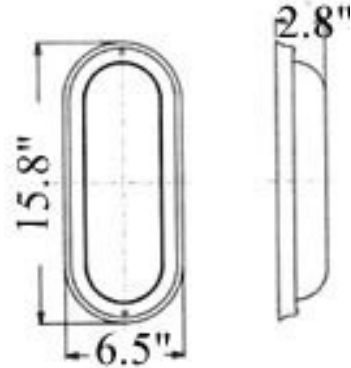

O-6: OVAL MOUNT

Maximum Wattage: 100 watts standard Incandescent bulb
UL Approved Socket
Brass lights come with Frosted Glass

Available Finishes

Standard Finishes:

Brass - \$285
*Typically in-stock and available
for immediate shipment*