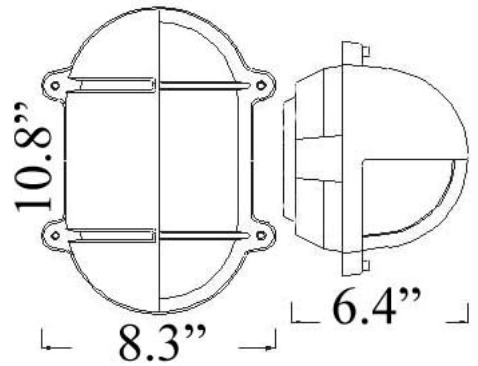

O-7: LARGE OVAL CAGE LIGHT W/ HOOD

LISTED *Suitable for Wet Locations*

Interior / Exterior Residential & Commercial Use

Maximum Wattage: Wall: 100 watts max ; Ceiling 60 watts max
Accepts Compact Fluorescent Bulbs (CFLs) – recommended for increased energy efficiency; LED retro-fits coming soon