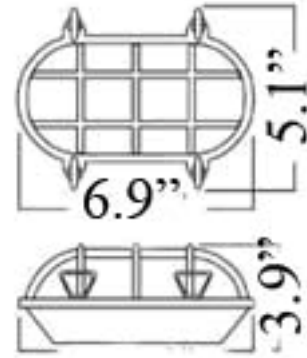

O-8: EXTRA SMALL OVAL CAGE LIGHT

Maximum Wattage: 40 watts standard Incandescent bulb
UL Approved Socket

Brass lights come with Clear Glass ; Chrome and Custom Finishes come with Frosted Glass (Please specify if you would prefer different glass)

Does not cover a standard electrical box, we sell 4.5" back plates that will cover a box (all custom finishes include back plate)

Can be used vertically or horizontally

Available Finishes

Standard Finishes: