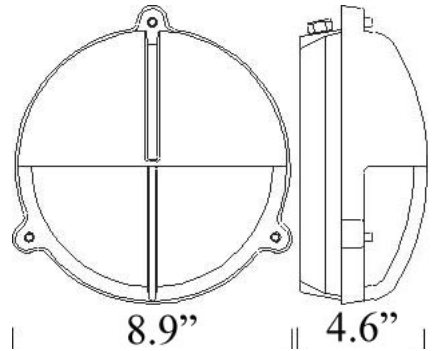

# R-11: Lg ROUND CAGE LIGHT w/ HOOD

(FROSTED GLASS)

**LISTED** *Suitable for Wet Locations*

Maximum Wattage: Wall: 75 watts max ; Ceiling 60 watts max  
Accepts Compact Fluorescent Bulbs (CFLs) – recommended for increased energy efficiency; LED retro-fits coming soon