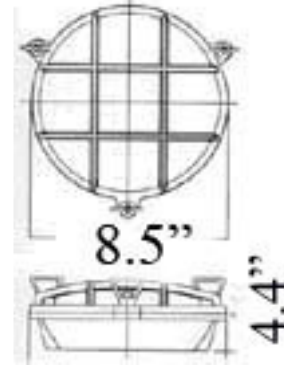

R-1PS: PAIR OF PORT & STARBOARD ROUND CAGE LIGHTS

LISTED Interior & Exterior Residential / Commercial Use

We recommend using the Sylvania Dulux El Mini Twist Bulb to minimize heat and increase efficiency

Maximum Wattage: Wall Mount: 75 watts standard Incandescent bulb ;
Ceiling Mount: 60 watts standard Incandescent bulb

Brass lights come with Red and Green Antique Glass – The glass has average wear that you would expect from an old piece of glass.

Available Finishes

Standard Finishes:

Brass – $445 Pair

Chrome – $455 Pair

Typically in-stock and available for immediate shipment

Replacement Glass: $50

*Custom Finish Information: Please allow 4-6 weeks ; Not refundable; Minimum of two lights

Custom Finishes*:

Antique Brass

Oil Rubbed Bronze

Pewter

Polished Copper

Polished Nickel $695 Pair

Satin Brass

Satin Copper

Satin Nickel

Verdi

View our Website for Custom Finish Lights Currently in our Inventory

68 Front St. Marblehead, MA 01945 p. 781-631-3864 f. 781-823-5555

info@shiplights.com

~ A Division of Brass 'N Bounty ~