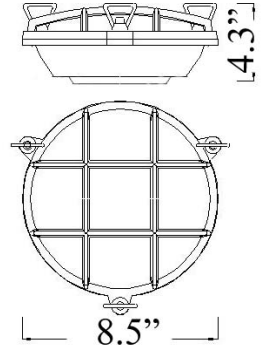

# R-1UL: ROUND CAGE LIGHT

Clear Glass

Frosted Glass

**LISTED** Suitable for Wet Locations ;  
Interior / Exterior Residential & Commercial use

Maximum Wattage: Wall: 75 watts max ; Ceiling 60 watts max  
Accepts Compact Fluorescent Bulbs (CFLs) – recommended for increased energy efficiency; LED retro-fits coming soon