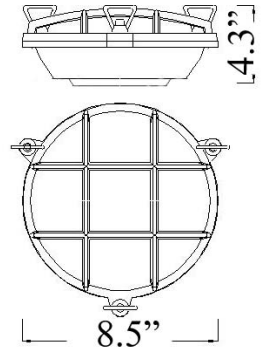

R-1: ROUND CAGE LIGHT

Clear Glass

Frosted Glass

LISTED Suitable for Wet Locations ;
Interior / Exterior Residential & Commercial use

Maximum Wattage: Wall: 75 watts max ; Ceiling 60 watts max
Accepts Compact Fluorescent Bulbs (CFLs) – recommended for increased energy efficiency; LED retro-fits coming soon