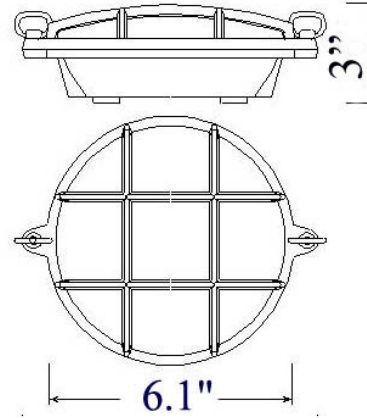

# R-2: SMALL ROUND CAGE LIGHT

**LISTED** *Suitable for Wet Locations*

Interior / Exterior Residential & Commercial Use

Maximum Wattage: Wall: 40 watts max ; Ceiling 40 watts max  
Small Base bulb

Glass: Brass lights come with Clear Glass ; Chrome and Custom Finishes come with Frosted Glass (Please specify if you would prefer different glass)