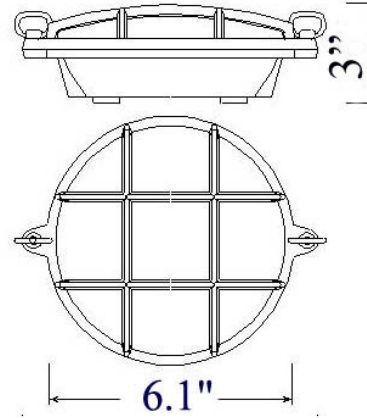

R-2UL: SMALL ROUND CAGE LIGHT

LISTED *Suitable for Wet Locations*

Interior / Exterior Residential & Commercial Use

Maximum Wattage: Wall: 40 watts max ; Ceiling 40 watts max
Small Base bulb

Glass: Brass lights come with Clear Glass ; Chrome and Custom Finishes come with Frosted Glass (Please specify if you would prefer different glass)