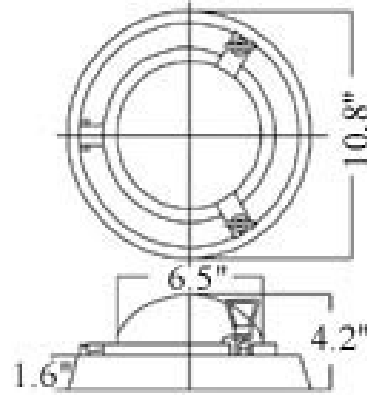

## R-4UL: PORTHOLE LIGHT

**LISTED** *Suitable for Dry Locations Only*

Maximum Wattage: 75 watts standard Incandescent bulb

Frosted Glass

Available for Ceiling or Wall Mount