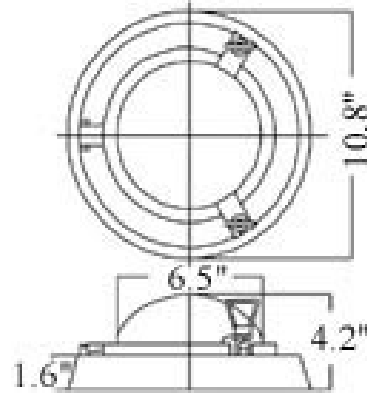

R-4: PORTHOLE LIGHT

LISTED *Suitable for Dry Locations Only*

Maximum Wattage: Wall: 75 watts max ; Ceiling 60 watts max
Accepts Compact Fluorescent Bulbs (CFLs) – recommended for increased energy efficiency; LED retro-fits coming soon