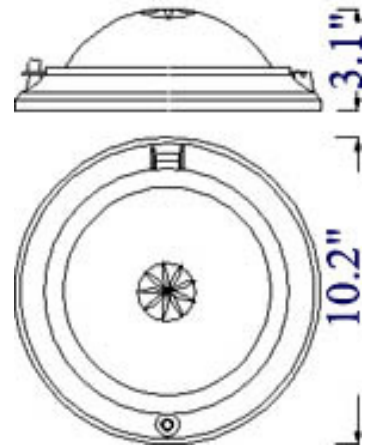

## R-7: ROUND DECORATIVE LIGHT

Maximum Wattage: 2 X 25 watts small base bulbs  
Starburst frosted glass  
Available as wall or ceiling mount  
Not suitable for outdoor or wet location use