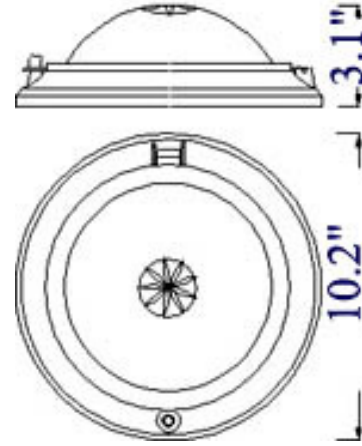

# R-7UL: ROUND DECORATIVE LIGHT

**LISTED** Interior / Dry Use Only

Maximum Wattage: 2 X 25 watts small base bulbs

Glass: Starburst frosted glass

Mounting: Available as wall or ceiling mount