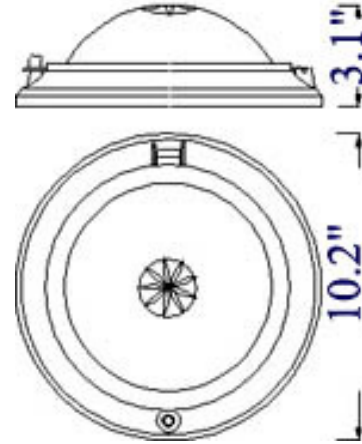

R-7: ROUND DECORATIVE LIGHT

LISTED Interior / Dry Use Only

Maximum Wattage: 2 X 25 watts small base bulbs

Glass: Starburst frosted glass

Mounting: Available as wall or ceiling mount

Available Finishes

Standard Finishes: