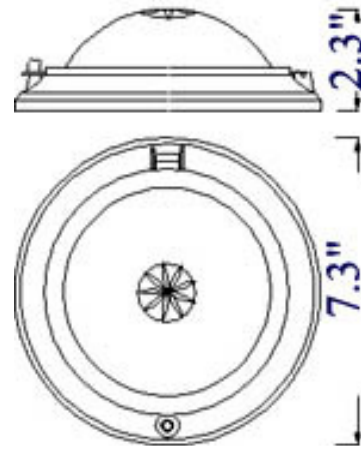

R-8: SMALL ROUND DECORATIVE LIGHT

Maximum Wattage: 1 X 25 watts small base bulb
Or 12v, G4 base bulb
Starburst frosted glass
Available as wall or ceiling mount
Not suitable for outdoor or wet location use