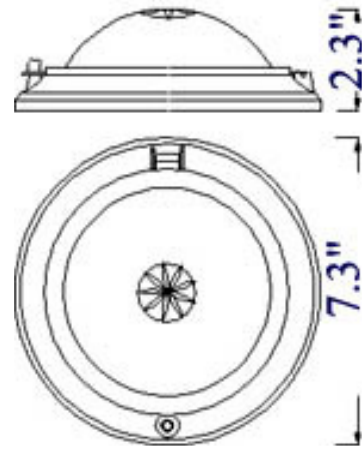

R-8: SMALL ROUND DECORATIVE

LISTED Interior Residential & Commercial Use

Maximum Wattage: 1 X 25 watts small base bulb; 12v, G4 base bulb

Glass: Frosted with Starburst

Mounting: Available as wall or ceiling mount