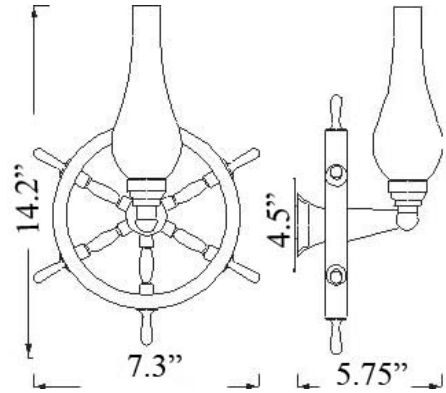

S-1: Wheel Sconce

LISTED

Interior Residential & Commercial Use

Maximum Wattage: 60 watts standard Candelabra base bulb

Accepts Compact Fluorescent Bulbs (CFLs) – recommended for increased energy efficiency