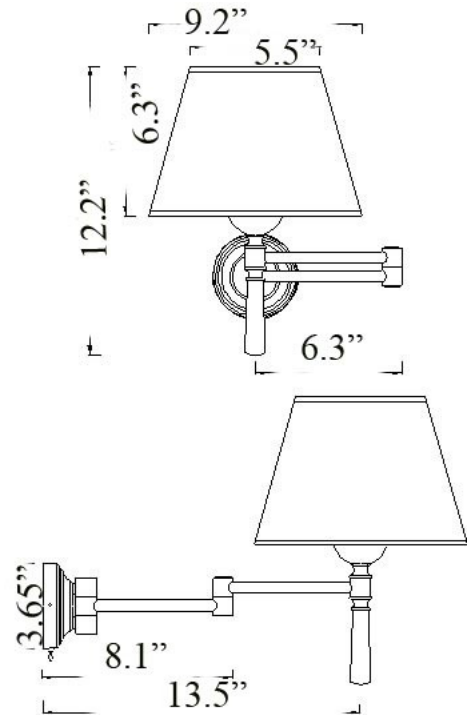

S-5: ADJUSTABLE SCONCE

Maximum Wattage: small base bulb 40w
4.5" back plate available upon request

Available Finishes

Standard Finishes:

Brass – \$275

Chrome - \$275

*Typically in-stock and available for
immediate shipment*