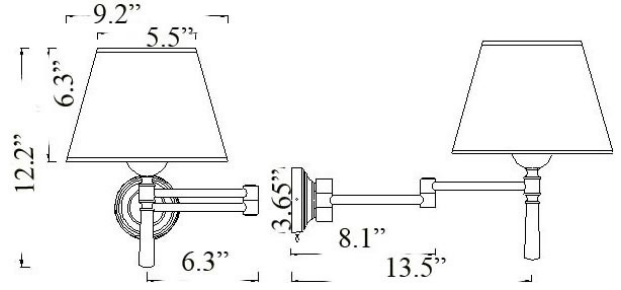

## S-6: ADJUSTABLE SCONCE

Maximum Wattage: small base bulb 40w  
4.5" back plate available upon request