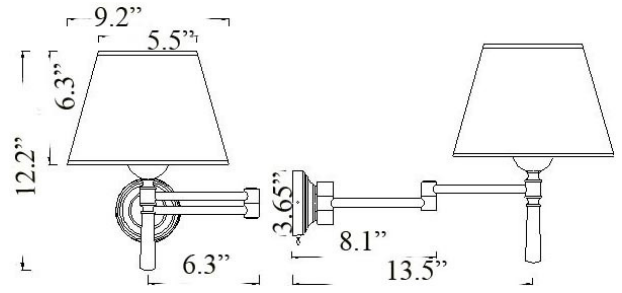

S-6: ADJUSTABLE SCONCE

Maximum Wattage: small base bulb 40w
4.5" back plate available upon request

Available Finishes

Standard Finishes:

Brass – \$255

Chrome - \$255

*Typically in-stock and available for
immediate shipment*