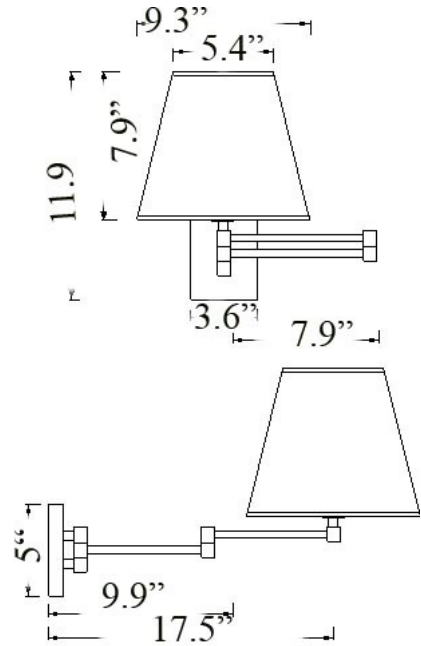

## S-7: DECORATIVE ADJUSTABLE SCONCE

Maximum Wattage: 40 watts standard Incandescent bulb  
Small base candelabra bulb