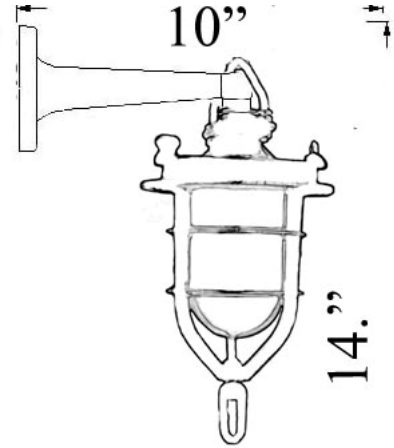

# T-2UL: Pair of CONVOY WALL MOUNTS

**LISTED** Interior / Exterior Residential & Commercial Use

Maximum Wattage: 75 watts standard base incandescent (CFLs recommended for increased energy efficiency)

Colored Antique Red and Green/Blue Glass