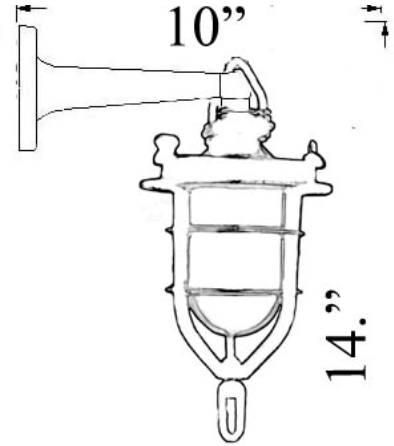

T-2: Pair of CONVOY WALL MOUNTS

LISTED Interior / Exterior Residential & Commercial Use

Maximum Wattage: 75 watts standard base incandescent (CFLs recommended for increased energy efficiency)

Colored Antique Red and Green/Blue Glass
Clear Glass Available soon