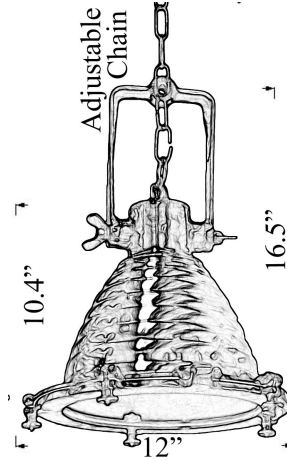

T-4: HANGING CARGO LIGHT

Overall height is adjustable. 20" chain provided, more can be provided upon request.

LISTED Residential & Commercial Use

Maximum Wattage: 100 watts standard base incandescent (use CFLs for increased energy efficiency)

Clear Bottom Standard (Frosted available)

These lights are original castings and will therefore show some of their authentic casting imperfections. Please ask for clarification and we are happy to send samples and photos before purchase.