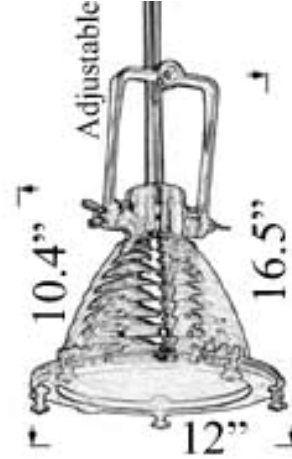

T-4TUB: HANGING CARGO POLE LIGHT

Overall height to be specified by customer. Tubing over 3ft subject to additional charge.

LISTED Residential & Commercial Use

Maximum Wattage: 100 watts standard base incandescent (use CFLs for increased energy efficiency)

Clear Bottom Standard (Frosted available)

These lights are original castings and will therefore show some of their authentic casting imperfections. Please ask for clarification and we are happy to send samples and photos before purchase.