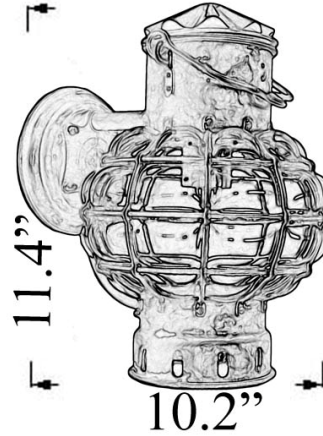

U-10: 'ANTIQUED' WALL GLOBE LIGHT

LISTED *Interior / Exterior Residential & Commercial Use*

Maximum Wattage: 60 watts standard base bulb- (use CFLs for increased energy efficiency)

Amber Colored glass standard