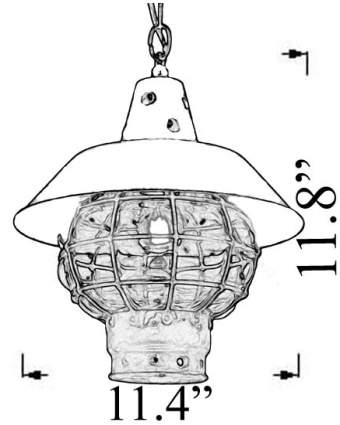

U-11: 'ANTIQUED' GLOBE LIGHT

Includes 4.5" back plate and 20" of chain (more available upon request)

LISTED Residential & Commercial Use

Maximum Wattage: 75 watts standard base bulb- (use CFLs for increased energy efficiency)