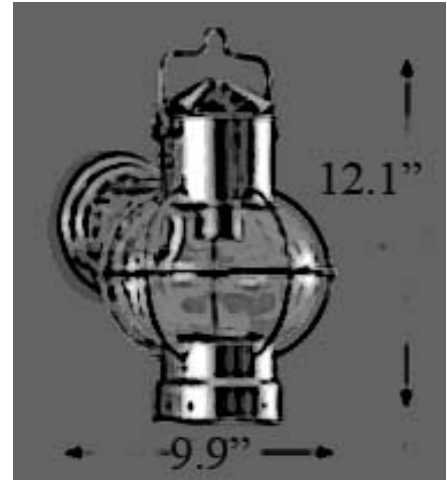

## U-1UL: Bracket Globe Light

**LISTED**

Interior / Exterior Residential & Commercial Use

Maximum Wattage: 60 watts standard base incandescent bulb  
Clear Glass Only