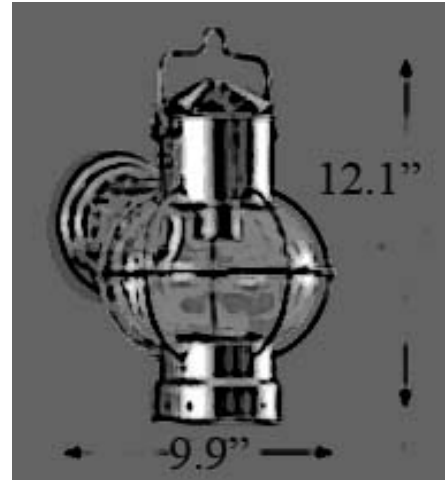

## U-1: Bracket Globe Light

**LISTED**

Interior / Exterior Residential & Commercial Use

Maximum Wattage: 60 watts standard base incandescent bulb  
Clear Glass Only