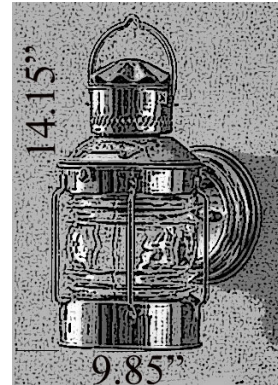

## U-3UL: Bracket Anchor Light

**LISTED**

Interior / Exterior Residential & Commercial Use

Maximum Wattage: 60 watts standard base incandescent bulb  
Clear Glass Only