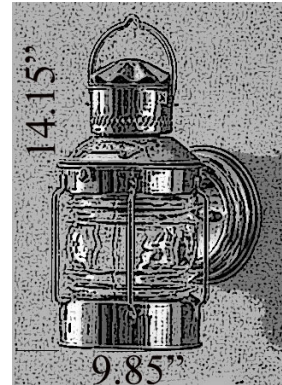

## U-3: Bracket Anchor Light

**LISTED**

Interior / Exterior Residential & Commercial Use

Maximum Wattage: 60 watts standard base incandescent bulb  
Clear Glass Only