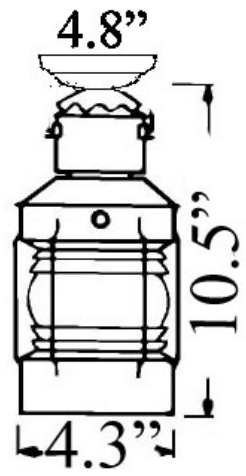

## U-4F: Small Anchor Flush Mount

**LISTED**

Interior / Exterior Residential & Commercial Use

Maximum Wattage: 40 watts small base incandescent bulb  
Clear Fresnel Glass Only