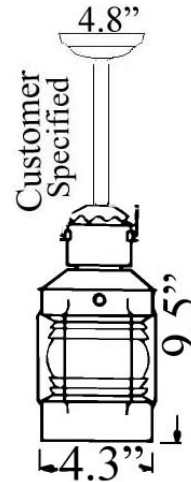

www.shiplights.com

U-4TUB: Small Anchor Pole Mount

LISTED

Interior / Exterior Residential & Commercial Use

Maximum Wattage: 40 watts small base incandescent bulb
Clear Fresnel Glass Only
Height is specified by customer