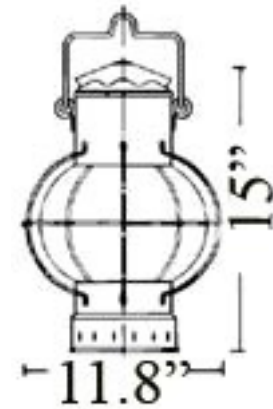

www.shiplights.com

U-7UL: Hanging Large Globe Light

Includes 4.5" back plate and 20" of chain (more available upon request)

LISTED

Interior / Exterior (covered) Residential & Commercial Use

Maximum Wattage: 60 watts standard base incandescent bulb
Polished and Lacquered Brass