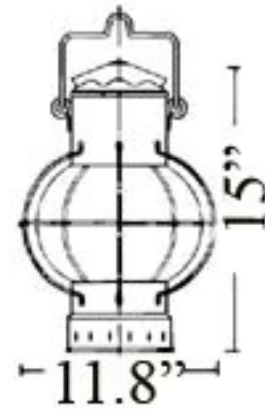

www.shiplights.com

U-7: Hanging Large Globe Light

Includes 4.5" back plate and 20" of chain (more available upon request)

LISTED

Interior / Exterior (covered) Residential & Commercial Use

Maximum Wattage: 60 watts standard base incandescent bulb
Polished and Lacquered Brass