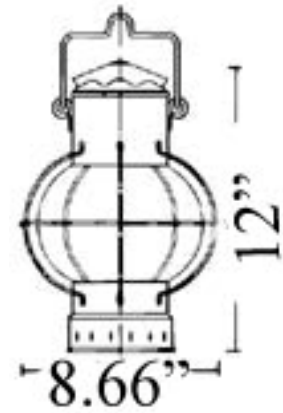

www.shiplights.com

U-8: Hanging Small Globe Light

Includes 4.5" back plate and 20" of chain (more available upon request)

LISTED

Interior / Exterior (covered) Residential & Commercial Use

Maximum Wattage: 60 watts standard base incandescent bulb
Polished and Lacquered Brass