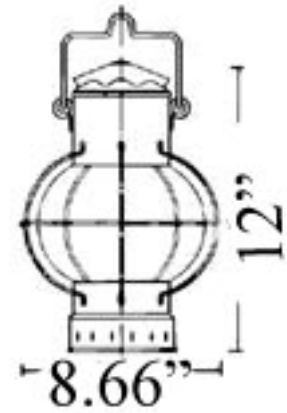

## U-8UL: Hanging Small Globe Light

Includes 4.5" back plate and 20" of chain (more available upon request)

**LISTED**

Interior / Exterior (covered) Residential & Commercial Use

Maximum Wattage: 60 watts standard base incandescent bulb  
Polished and Lacquered Brass