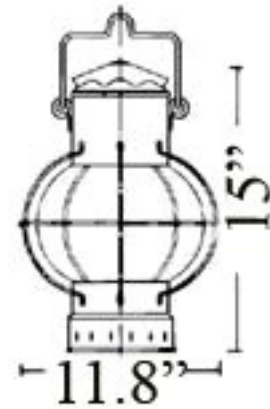

www.shiplights.com

U-9UL: Hanging Large Globe Light

Includes 4.5" back plate and 20" of chain (more available upon request)

LISTED

Interior / Exterior (covered) Residential & Commercial Use

Maximum Wattage: 60 watts standard base incandescent bulb
Polished and Lacquered Brass