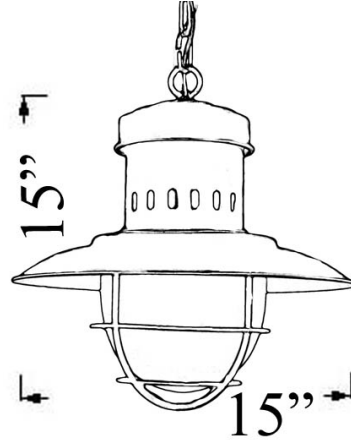

U-9: HANGING FISHERMAN'S LIGHT

Overall height is adjustable. 20" chain provided, more can be provided upon request.

LISTED Residential & Commercial Use

Maximum Wattage: 60 watts small base bulb- (use CFLs for increased energy efficiency)