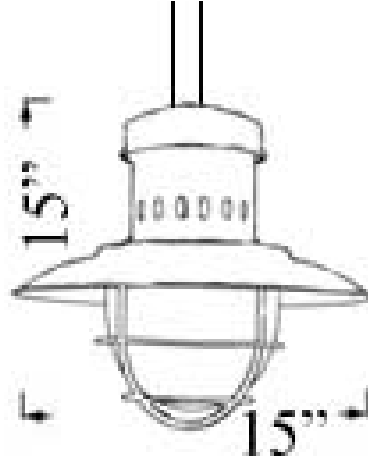

U-9TUB: FISHERMAN'S POLE LIGHT

Overall height specified by customer

LISTED Residential & Commercial Use

Maximum Wattage: 60 watts small base bulb- (use CFLs for increased energy efficiency)

Frosted Glass Standard