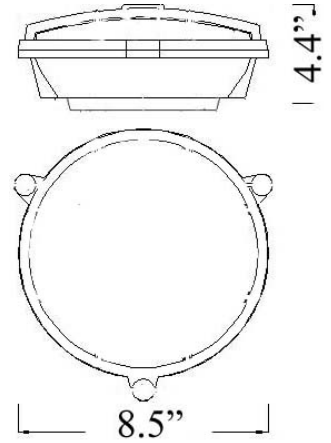

WF-8: ROUND OPEN LIGHT (w/ screws)

LISTED *Suitable for Wet Location*

Interior / Exterior Residential & Commercial Use

Maximum Wattage: Wall: 75 watts max ; Ceiling 60w max

We recommend using the Sylvania Dulux El Mini Twist Bulb to minimize heat and increase efficiency