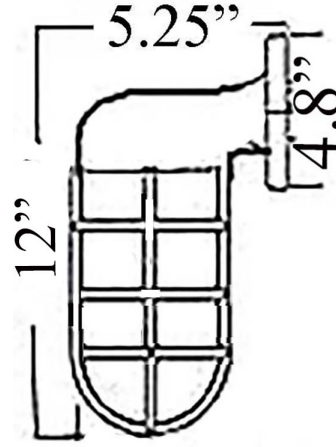

B-1: BULKHEAD LIGHT w/ CAGE

LISTED ; Interior / Exterior Residential & Commercial Use

Max Wattage:

100w LED Equivalent; 75w Incandescent Bulb ;
Medium Base (E26) Socket, Dimmable (GU-24 also available)

Glass: Clear Standard (Frosted +\$25)

Mounting: 4.8" Mounting Surface with 4 holes for wood screws. Solid Brass screws and rubber gasket provided.

Material: Solid Brass Construction

Available Finishes

Standard Finishes:

Unlacquered Brass – \$315