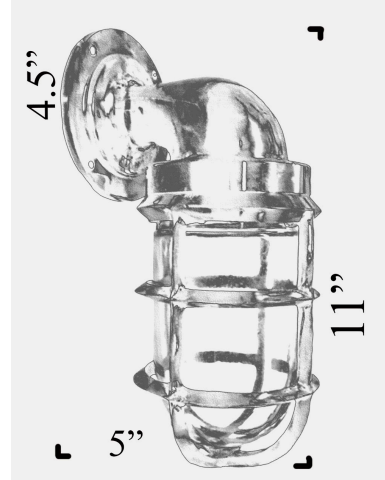

B-1B: BRONZE BULKHEAD LIGHT w/ CAGE

LISTED ; Interior / Exterior Residential & Commercial Use

Max Wattage:

100w LED Equivalent; 75w Incandescent Bulb ;

Medium Base (E26) Socket, Dimmable (GU-24 also available)

Glass: Clear Standard (Frosted +\$25)

Mounting: 4.5" Mounting Surface with 4 holes for wood screws. Solid Brass screws provided.

Material: Solid Bronze Construction

Architectural Salvage: Original casting; Each light is unique and may show signs of wear commensurate with its age