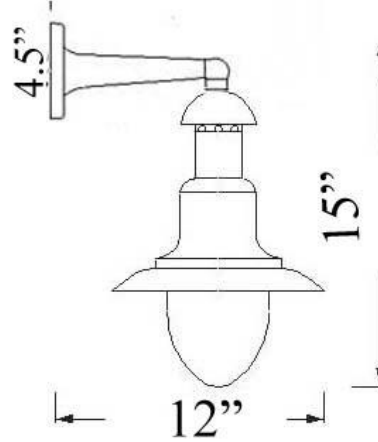

B-11: SMALL BRIM WALL LIGHT

LISTED ; Interior / Exterior (Covered) Residential & Commercial Use

Max Wattage:

100w LED Equivalent; 60w Incandescent Bulb ;
Medium Base (E26) Socket, Dimmable (GU-24 also available)

Glass: Clear or Frosted Glass Available

Mounting: 4.5" Mounting Plate attaches to standard box. All Install Hardware Provided.

Options: Ceiling Version (C-6, C-7) Available

Material: Solid Brass Construction