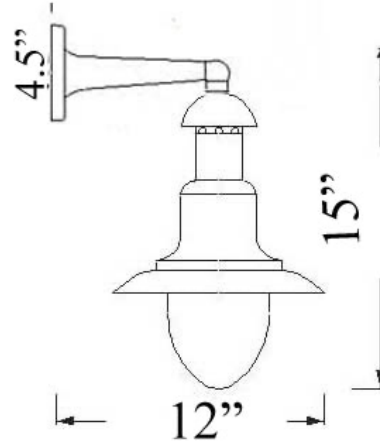

B-11: SMALL BRIM WALL LIGHT

LISTED ; Interior / Exterior (Covered) Residential & Commercial Use

Max Wattage:

100w LED Equivalent; 60w Incandescent Bulb ;
Medium Base (E26) Socket, Dimmable (GU-24 also available)

Glass: Clear or Frosted Glass Available

Mounting: 4.5" Mounting Plate attaches to standard box. All Install Hardware Provided.

Options: Ceiling Version (C-6, C-7) Available

Material: Solid Brass Construction