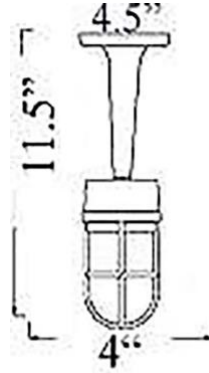

B-1ARM: PENDANT BULKHEAD LIGHT

LISTED ; Interior / Exterior (Covered) Residential & Commercial Use

Max Wattage:

100w LED Equivalent; 60w Incandescent Bulb ;

Medium Base (E26) Socket, Dimmable (GU-24 also available)

Glass: Clear or Frosted Glass

Mounting: 4.5" Mounting surface attaches to standard box. All Installation Hardware Provided. Alternative Mounting Options available upon request.

Orientation: Can be used as Wall, Ceiling or Post Fixture