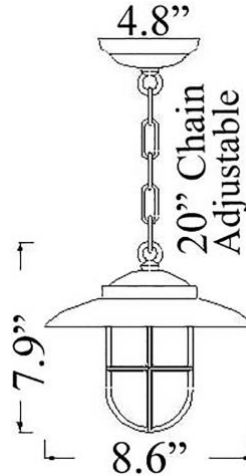

C-1: SMALL HOODED HANGING LIGHT

LISTED ; Interior / Exterior (Covered) Residential & Commercial Use

Max Wattage:

100w LED Equivalent; 75w Incandescent Bulb ;
Medium Base (E26) Socket, Dimmable (GU-24 also available)

Glass: Clear or Frosted Glass Available

Mounting: 4.8" Mounting back plate attaches to standard box. 20" of chain is provided, more available upon Request. All Install Hardware Provided.

Options: Flush (C-1F), Pendant (C-1ARM), Pole (C-1TUB) and Wall Mounts (H-1) Available